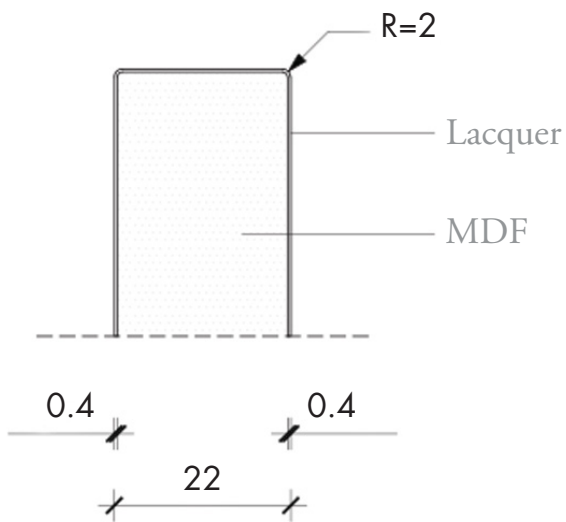

FOREST GRAY

ANVUG-01

alta
by 

FEATURES

Material: Lacquer

Panel Core: 22mm MDF (medium density fiberboard, class E1)

Exterior Material: 0.4mm polyester resin

Exterior Finish: Matte or High-Gloss